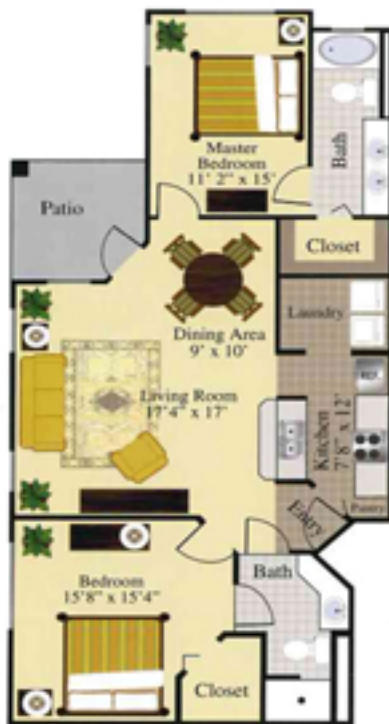

FLOOR PLAN

The Elan

Two Bedroom/Two Bath

1208 square feet of living space