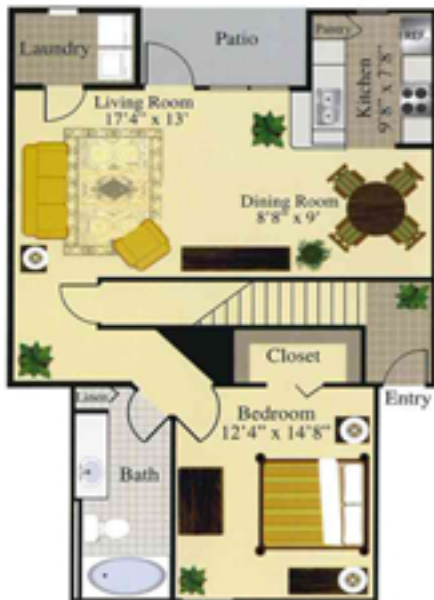

# FLOOR PLAN

## The Allure Second Floor

One Bedroom/One Bath  
928 square feet of living space